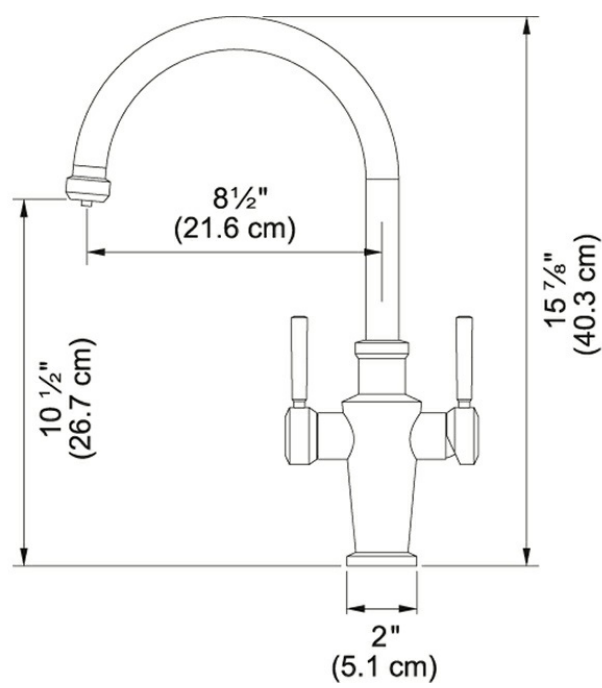

Product Picture

Technical Drawing

Product Information

Version	Hot & Filtered Cold Water Dispenser
Spray Type	Full and Stream Spray
Faucet Operation	2 Handle Mixer
Flow Rate	1.75 gpm
Cartridge	28mm Ceramic Cartridge
Where to buy	Showroom
Countertop hole diameter	1 3/8"